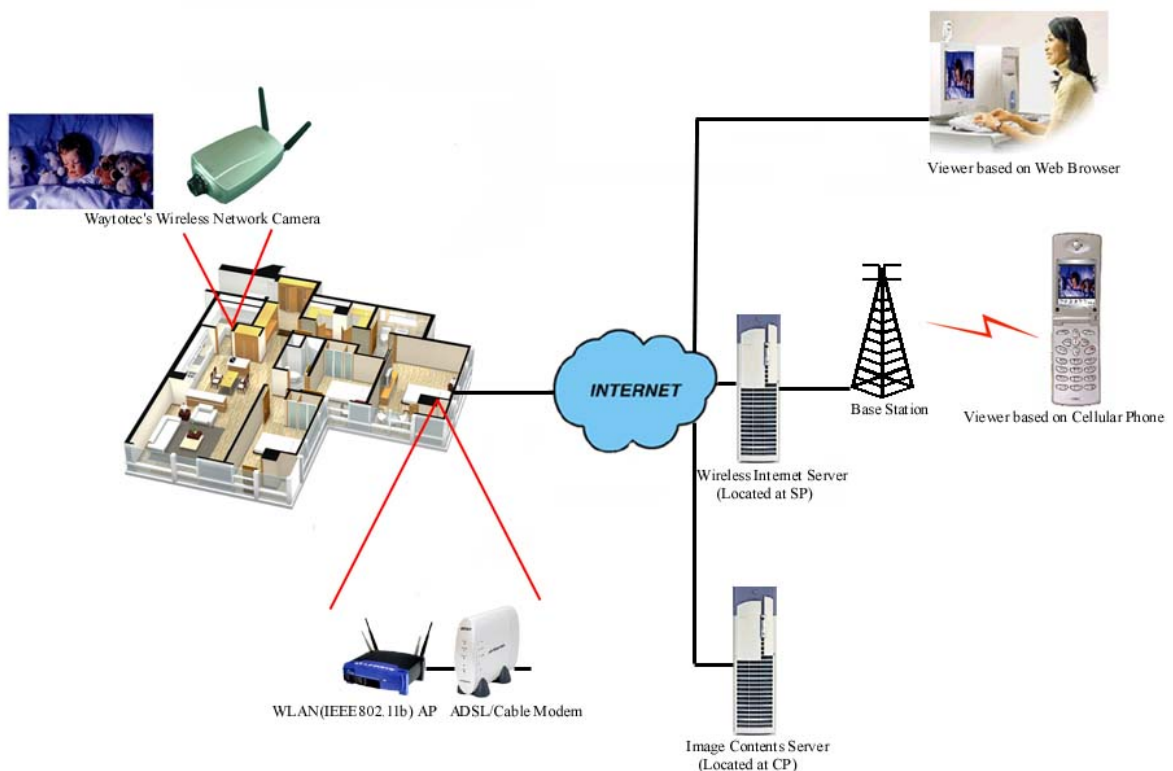

□ Custom Application Features

- CamFree IP Installer
 - Windows(98, NT, 2000, XP) application
 - Discovery cameras on the network
 - Assign and review IP addresses for cameras
 - Easy access to camera's administration web server
- CamFree Standalone Viewer & Player
 - Windows (98, NT, 2000, XP) Application
 - Live play the video stream from the camera
 - Recording the video stream from the camera
 - Replay the video stream from the recorded file
 - Capture images from the camera
 - Camera name and time display On the screen
 - User interfacing for camera's controls
 - Easy access to camera's administration web server
- CamFree ActiveX Viewer
 - Windows (98, NT, 2000, XP) ActiveX control
 - Direct play audio/video streams from cameras in Internet Explorer
 - Automatic download and installation
 - Support Java Script with ActiveX Control methods and Properties
 - Camera list management and fast switching between cameras
 - Live play up to 4 video streams from cameras simultaneously
 - Recording up to 4 video stream from the camera
 - Replay the Video stream from the recorded file
 - Capture images from the camera
 - Camera name and time display on the screen
 - User interfacing for camera's controls
 - Easy access to camera's administration web server

CKT-S410

Wireless Internet Camera

CK TECH

□ System Features

- DC 5V Power Supply
- Dimension
 - Body : 152mm x 85mm x 44mm
 - Antenna : 103mm
- Weight : 160g
- 5V x 600mA Power Consumption

□ Hardware Interface

- 3 LED
 - Power LED
 - Ready LED
 - Image Transfer LED
- 4 Connectors, 1 Switch

□ Application

- Real Time Video Monitoring With Wireless Configuration

June 1, 2004 Version 3.1

CKT-S410

Wireless Internet Camera

CK TECH

- Real Time Video Monitoring With Wireless Configuration

June 1, 2004 Version 3.1