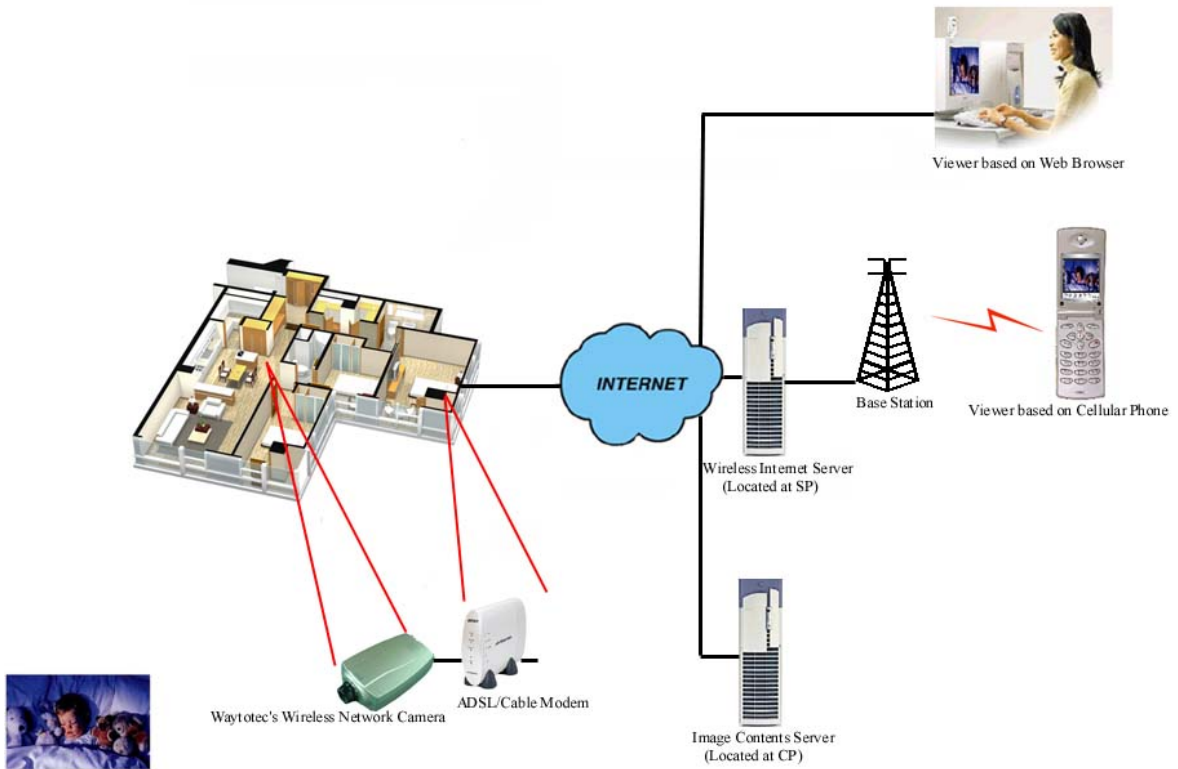

□ Custom Application Features

- CamFree IP Installer
 - Windows(98, NT, 2000, XP) application
 - Discovery cameras on the network
 - Assign and review IP addresses for cameras
 - Easy access to camera's administration web server
- CamFree Standalone Viewer & Player
 - Windows (98, NT, 2000, XP) Application
 - Live play the video stream from the camera
 - Recording the video stream from the camera
 - Replay the video stream from the recorded file
 - Capture images from the camera
 - Camera name and time display On the screen
 - User interfacing for camera's controls
 - Easy access to camera's administration web server
- CamFree ActiveX Viewer
 - Windows (98, NT, 2000, XP) ActiveX control
 - Direct play audio/video streams from cameras in Internet Explorer
 - Automatic download and installation
 - Support Java Script with ActiveX Control methods and Properties
 - Camera list management and fast switching between cameras
 - Live play up to 4 video streams from cameras simultaneously
 - Recording up to 4 video stream from the camera
 - Replay the Video stream from the recorded file
 - Capture images from the camera
 - Camera name and time display on the screen
 - User interfacing for camera's controls
 - Easy access to camera's administration web server

CKT-S410

Wireless Internet Camera

CK TECH

□ System Features

- DC 5V Power Supply
- Dimension
 - Body : 152mm x 85mm x 44mm
 - Antenna : 103mm
- Weight : 160g
- 5V x 600mA Power Consumption

□ Hardware Interface

- 3 LED
 - Power LED
 - Ready LED
 - Image Transfer LED
- 4 Connectors, 1 Switch

□ Application

- Real Time Video Monitoring With Wireless Configuration

June 1, 2004 Version 3.1

CKT-S410

Wireless Internet Camera

CK TECH

- Real Time Video Monitoring With Wireless Configuration

June 1, 2004 Version 3.1